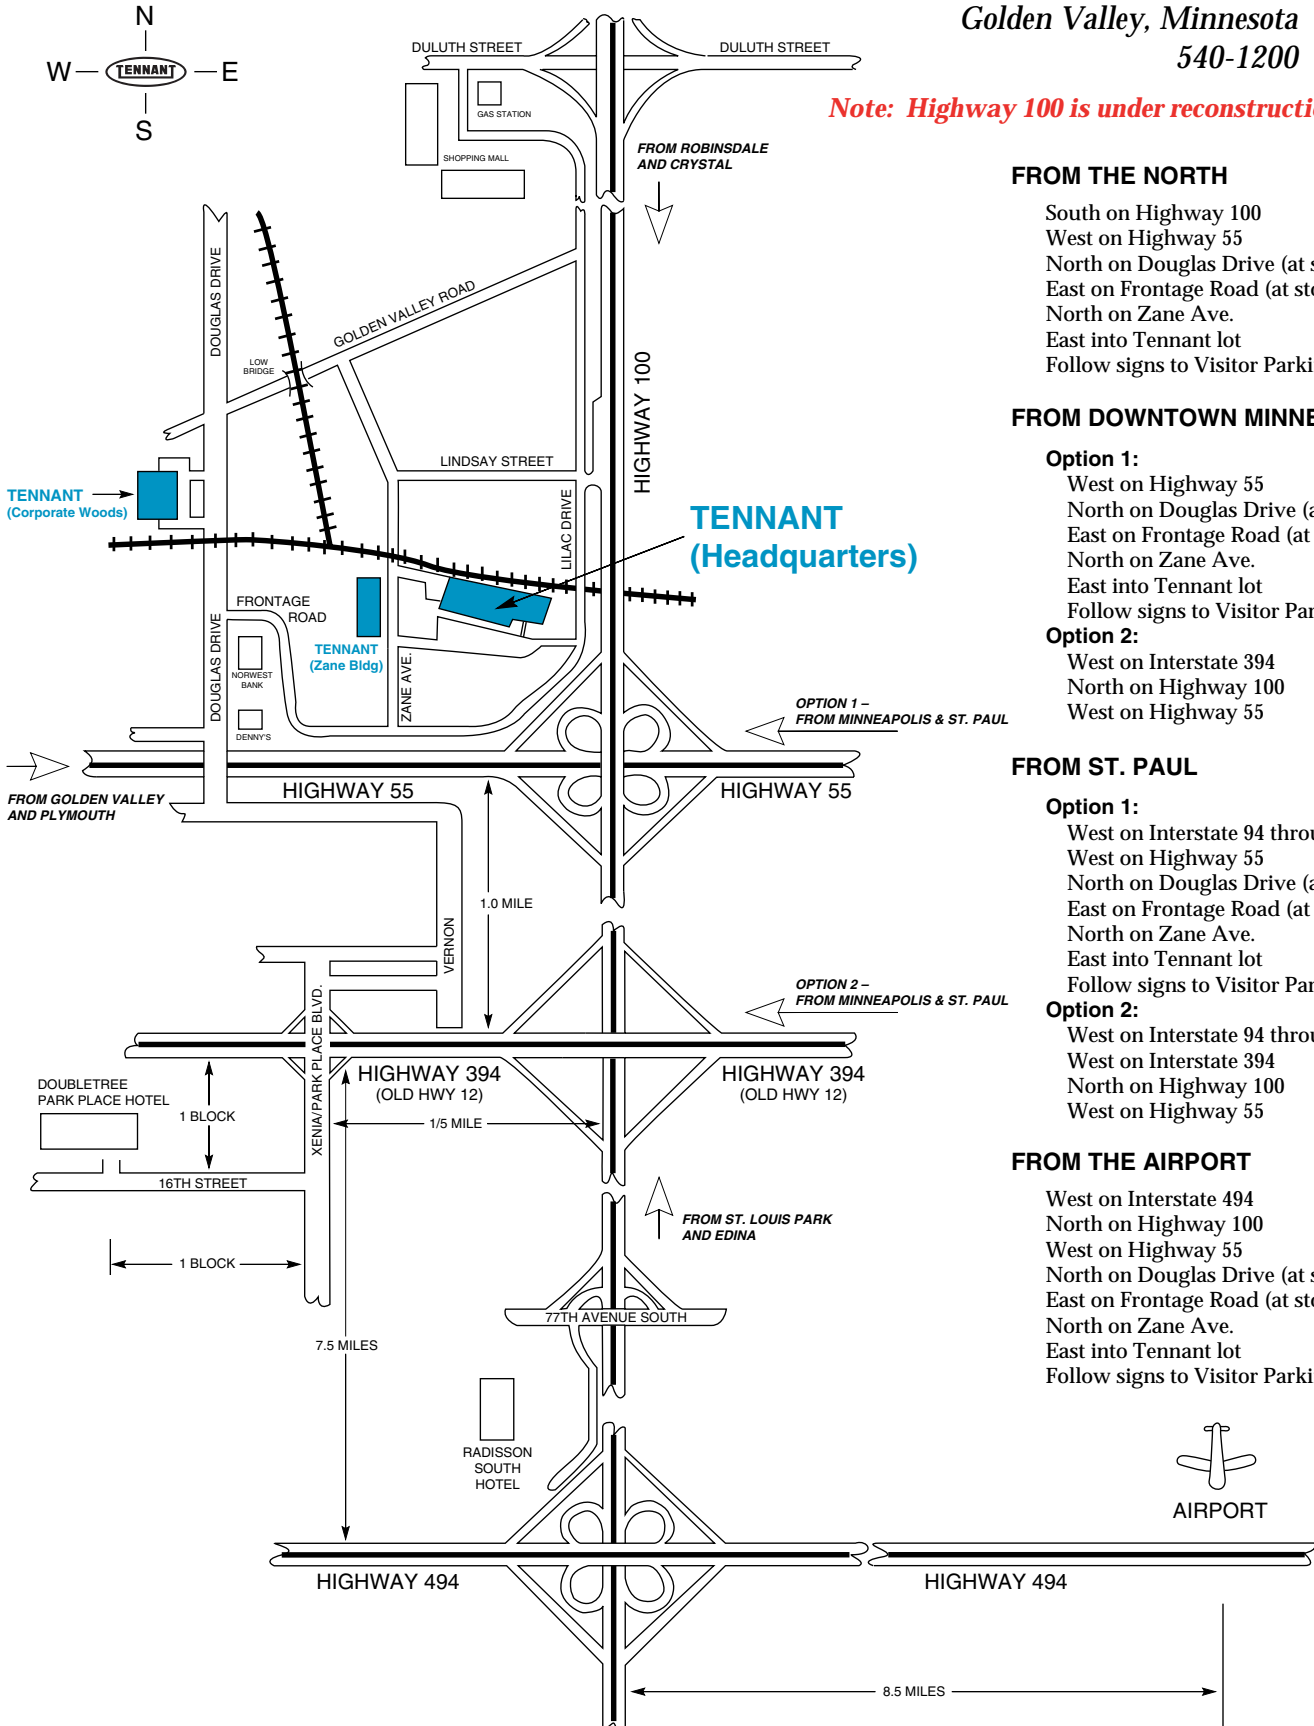

## FROM THE NORTH

South on Highway 100  
 West on Highway 55  
 North on Douglas Drive (at stoplight)  
 East on Frontage Road (at stoplight)  
 North on Zane Ave.  
 East into Tennant lot  
 Follow signs to Visitor Parking

## FROM DOWNTOWN MINNEAPOLIS

**Option 1:**  
 West on Highway 55  
 North on Douglas Drive (at stoplight)  
 East on Frontage Road (at stoplight)  
 North on Zane Ave.  
 East into Tennant lot  
 Follow signs to Visitor Parking

## FROM ST. PAUL

**Option 1:**  
 West on Interstate 94 through the tunnel  
 West on Highway 55  
 North on Douglas Drive (at stoplight)  
 East on Frontage Road (at stoplight)  
 North on Zane Ave.  
 East into Tennant lot  
 Follow signs to Visitor Parking

## FROM THE AIRPORT

West on Interstate 494  
 North on Highway 100  
 West on Highway 55  
 North on Douglas Drive (at stoplight)  
 East on Frontage Road (at stoplight)  
 North on Zane Ave.  
 East into Tennant lot  
 Follow signs to Visitor Parking